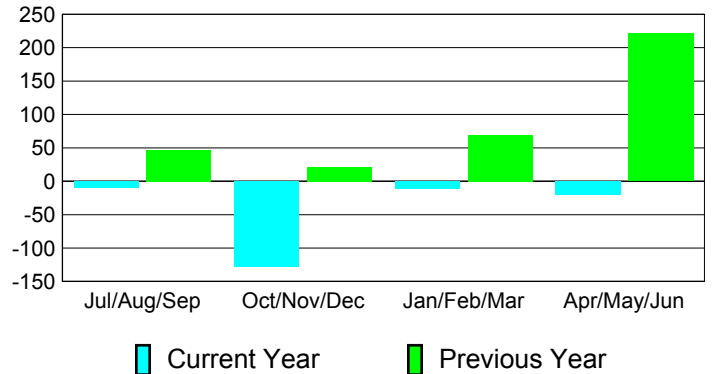

Membership Results
2010-2011

Membership
2009-2010

Month	Net Memb Goal	Actual New Memb	Actual Dropped Memb	Gain/Loss of Memb	Gain/Loss of Memb
Jul/Aug/Sep	0	61	-70	-9	47
Oct/Nov/Dec	0	34	-162	-128	21
Jan/Feb/Mar	0	40	-51	-11	69
Apr/May/June	0	41	-61	-20	221
Totals	0	176	-344	-168	358

Membership Results 2010-2011

Goal, New, Dropped, Gain/Loss

Comparison of Membership Gain/Loss

Current Year Compared to the Previous Year

Gender Comparison 2010-2011

Jul/Aug/Sep

Oct/Nov/Dec

Jan/Feb/Mar

Apr/May/June

Male

Female