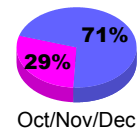

Membership Results
2010-2011

Membership
2009-2010

Month	Net Memb Goal	Actual New Memb	Actual Dropped Memb	Gain/Loss of Memb	Gain/Loss of Memb
Jul/Aug/Sep	0	61	-70	-9	47
Oct/Nov/Dec	0	34	-162	-128	21
Jan/Feb/Mar	0	40	-51	-11	69
Apr/May/June	0	41	-61	-20	221
Totals	0	176	-344	-168	358

Membership Results 2010-2011

Goal, New, Dropped, Gain/Loss

Comparison of Membership Gain/Loss

Current Year Compared to the Previous Year

Gender Comparison 2010-2011

Jul/Aug/Sep

Oct/Nov/Dec

Jan/Feb/Mar

Apr/May/June

Male

Female