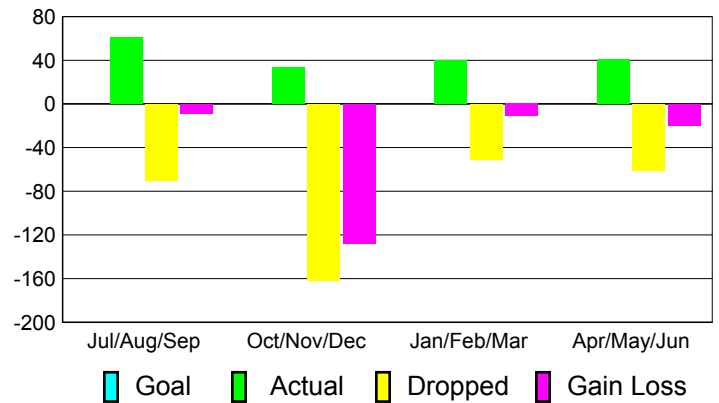

Membership Results 2010-2011

Goal, New, Dropped, Gain/Loss

Comparison of Membership Gain/Loss

Current Year Compared to the Previous Year